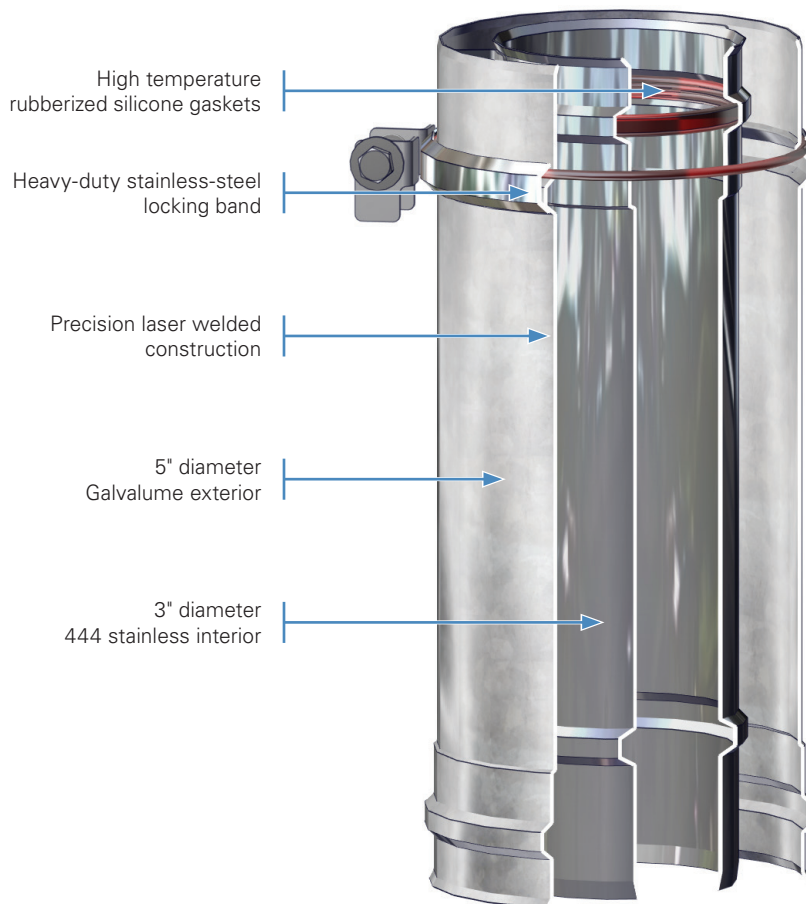

EXCELDirect Power Vent®

EXCELDirect Power Vent is the essential solution to pressurized direct vent systems. Ideal for direct vent appliances with a power termination or an in-line fan. It is listed to a higher temperature rating than other brands and has the tightest seals on the market.

No taping of joints or sealants are required, and it arrives clean without lubricant on the gaskets. Just fast, easy, clean assembly.

Listing # MH46076

UL 1738 – Venting Systems for Gas-Burning Appliances, Categories II, III, & IV