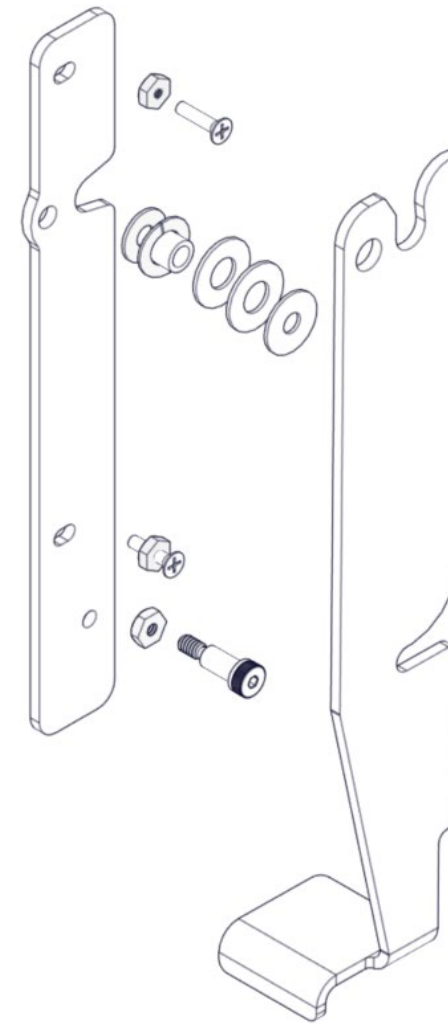

Index - Focus 3600 part codes

| Number | Codes | Description |
|--------|-------------|---|
| 1 | 99.09.01.FE | Complete door assembly |
| 2 | 99.09.03.FE | Door hinge bracket assembly |
| 3 | 99.09.06.FE | Door latch assembly for serial # <FE02460 |
| | 99.09.03.GA | Door latch pin for serial # ≥FE02460 |
| 4 | 99.10.02.FE | Louver panel pins |
| 5 | 99.07.04.LA | Air control slider |
| 6 | 99.07.05.LA | Outside air control shaft |
| 7 | 99.06.01.FE | Top standoff |
| 8 | 99.10.01.FE | Louver |
| 9 | 99.07.01.LA | Secondary air tube + hardware |
| 10 | 99.05.01.FA | Outside air elbow |
| 11 | 99.07.03.LA | Airtube brackets + screws (4) |
| 12 | 99.07.02.FE | Air control handle |
| 13 | 98.11.01.LA | Front right refractory |
| 14 | 98.11.05.LA | Front left refractory |
| 15 | 98.11.07.LA | Bottom insulation |
| 16 | 98.11.04.LA | Bottom refractory |
| 17 | 98.11.06.LA | Side left refractory |
| 18 | 98.11.08.LA | Flame deflector (c-cast) |
| 19 | 98.11.03.LA | Back refractory |
| 20 | 98.11.02.LA | Side right refractory |
| 21 | 98.11.09.LA | Side refractory clips (L & R) |
| 22 | 99.11.01.LA | Complete refractory brick set |
| 23 | 99.09.04.FE | Door handle assembly |
| 24 | 99.09.02.FE | Glass and gaskets |
| 25 | 98.09.05 | Glass door gasket- 1/8" thick x 1" wide |
| 26 | FO-GRK8 | Gasket replacement kit 5/8 |

22. Complete Refractory Brick Set

23. Door Handle Assembly

24. Glass and Gaskets