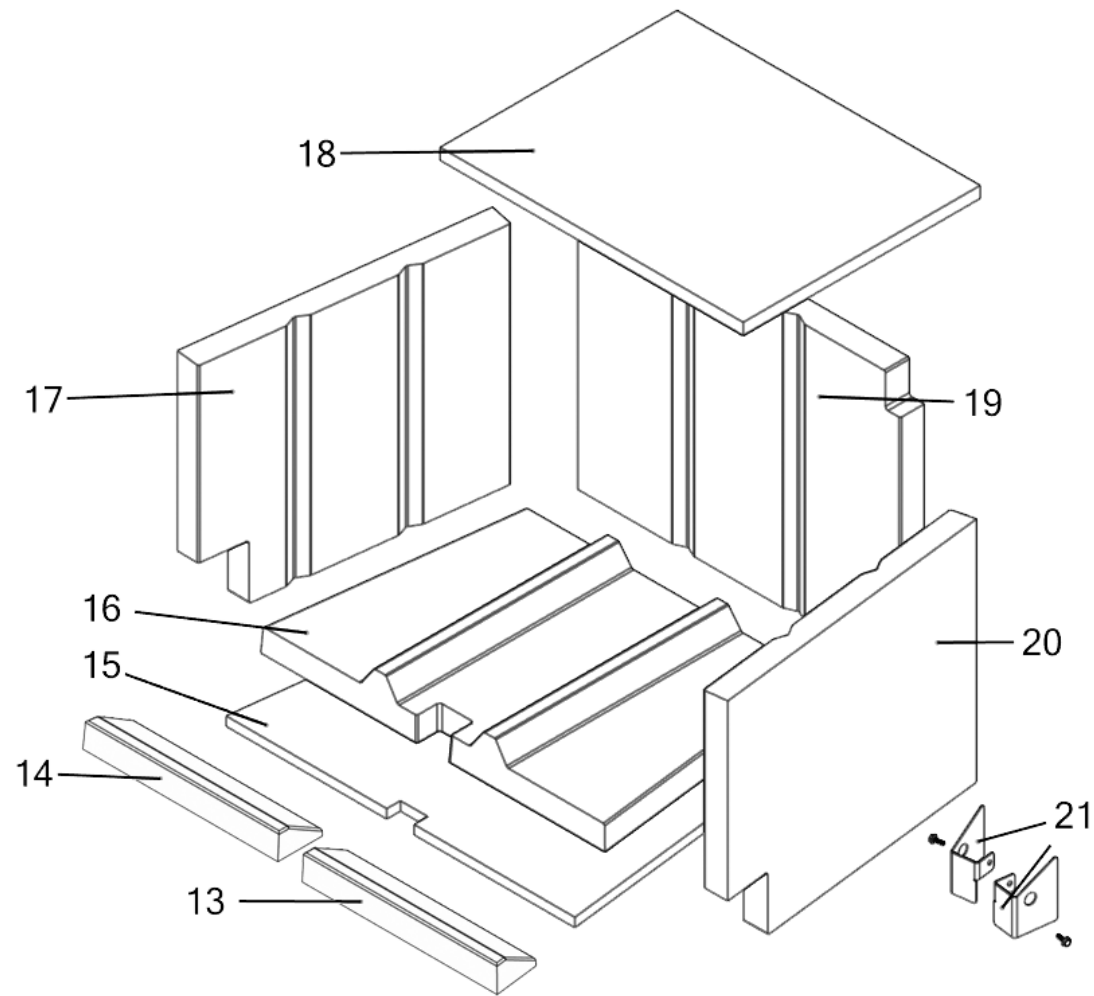

22. Complete Refractory Brick Set