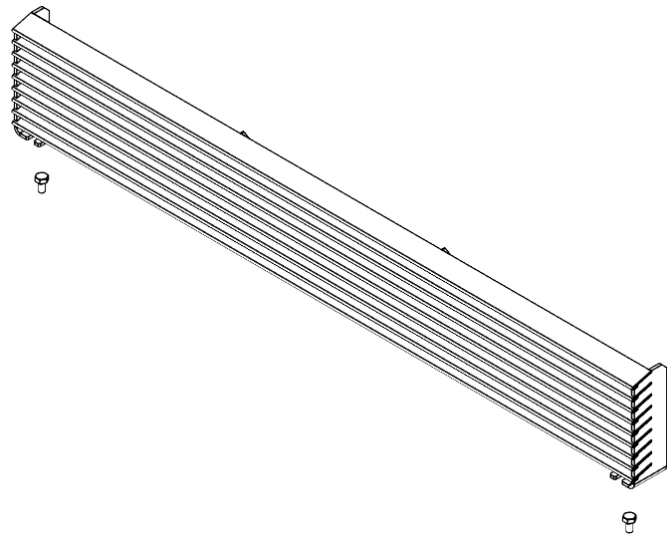

Index - Focus SBR part codes

Number	Codes	Description
1	FR-99.10.01.SBR	Louver (1 piece)
2	FR-99.09.03.SBR	Complete door assembly
3	FR-99.09.02.SBR	Door glass and gaskets
4	FO-GRK8	Door gasket replacement kit 5/8"
5	FR-98.09.06	Glass gasket - 1/8" thick x 3/8" wide
6	FR-14.6.1	Wood handle
7	FR-99.09.01.SBR	Door handle assembly
8	FR-99.09.04.FB	Door hinges (2)
9	FR-1.6.1.N	Side stand offs (2)
10	FR-99.06.01	Top stand off

3. Door Glass

(includes glass and door gaskets)

1. Louver

Focus SBR

WOODBURNING FIREPLACES

DATE: 2022-09-14
 REV: 1
 Page: 1 of 2

11. Complete Refractory Brick Set

Index - Focus SBR part codes