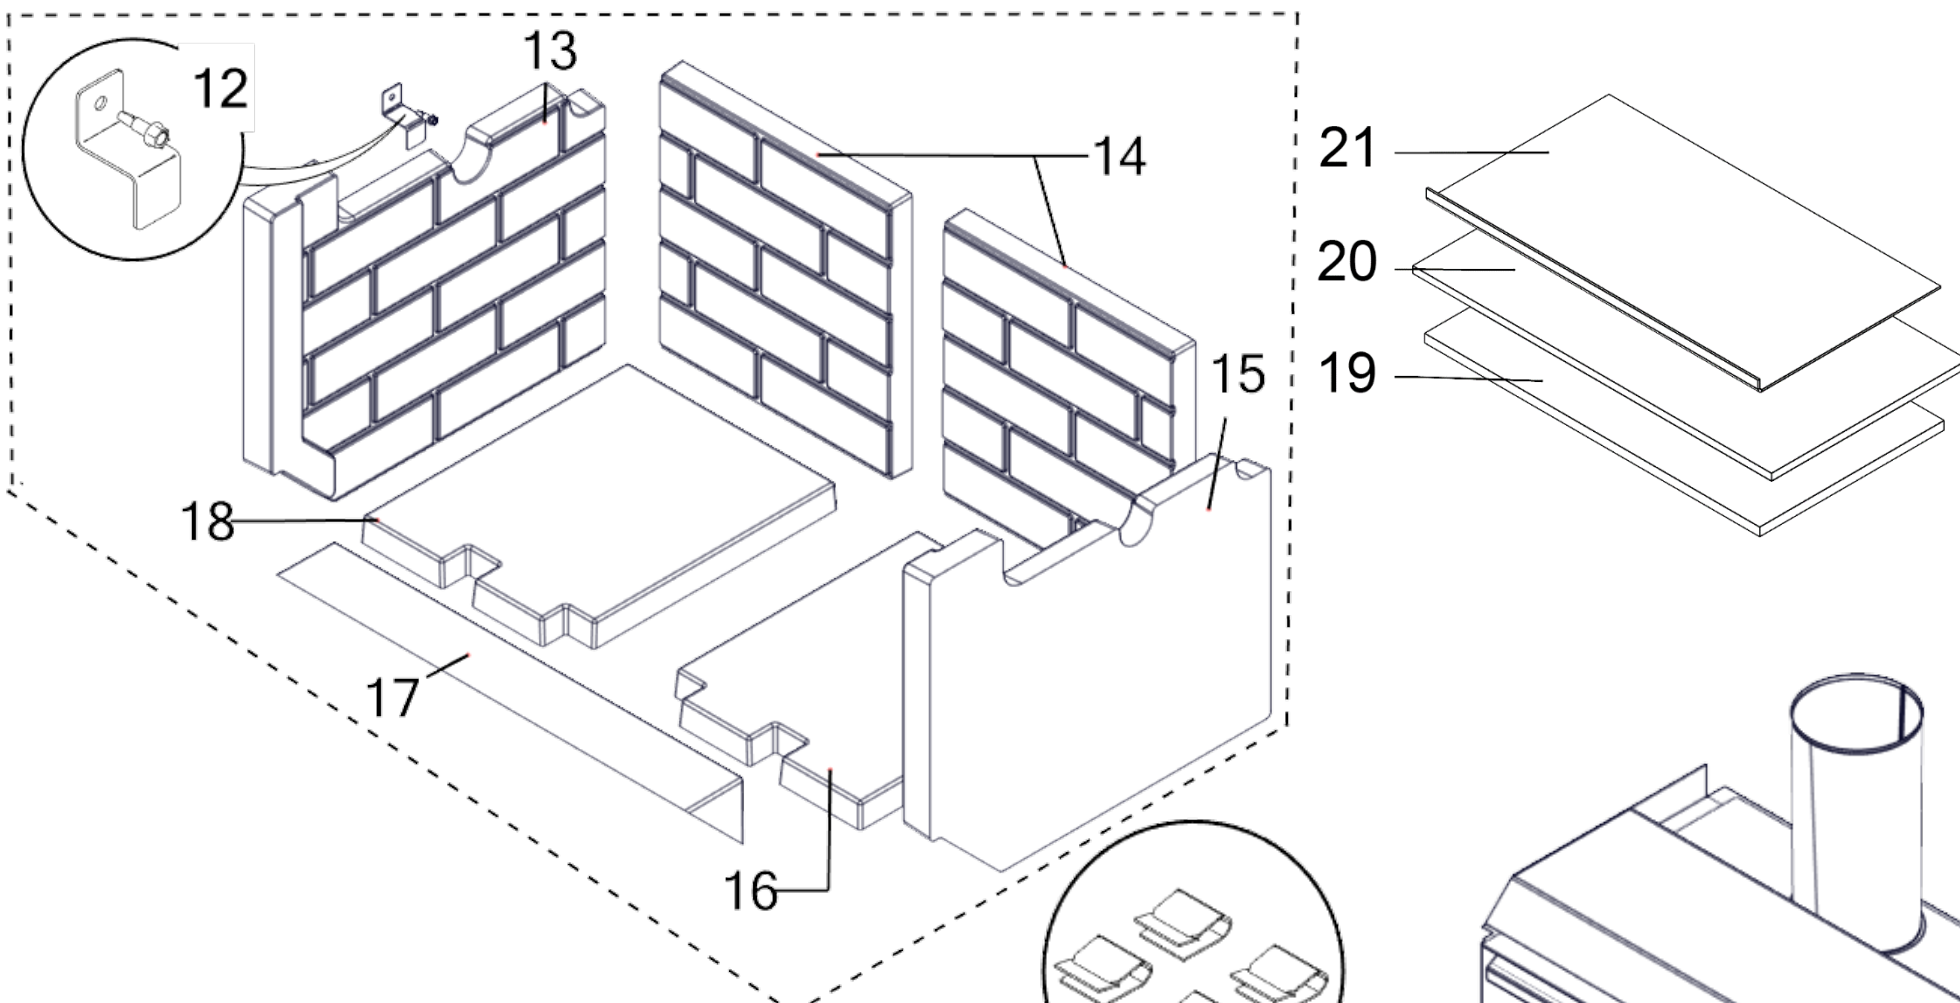

11. Complete Refractory Brick Set