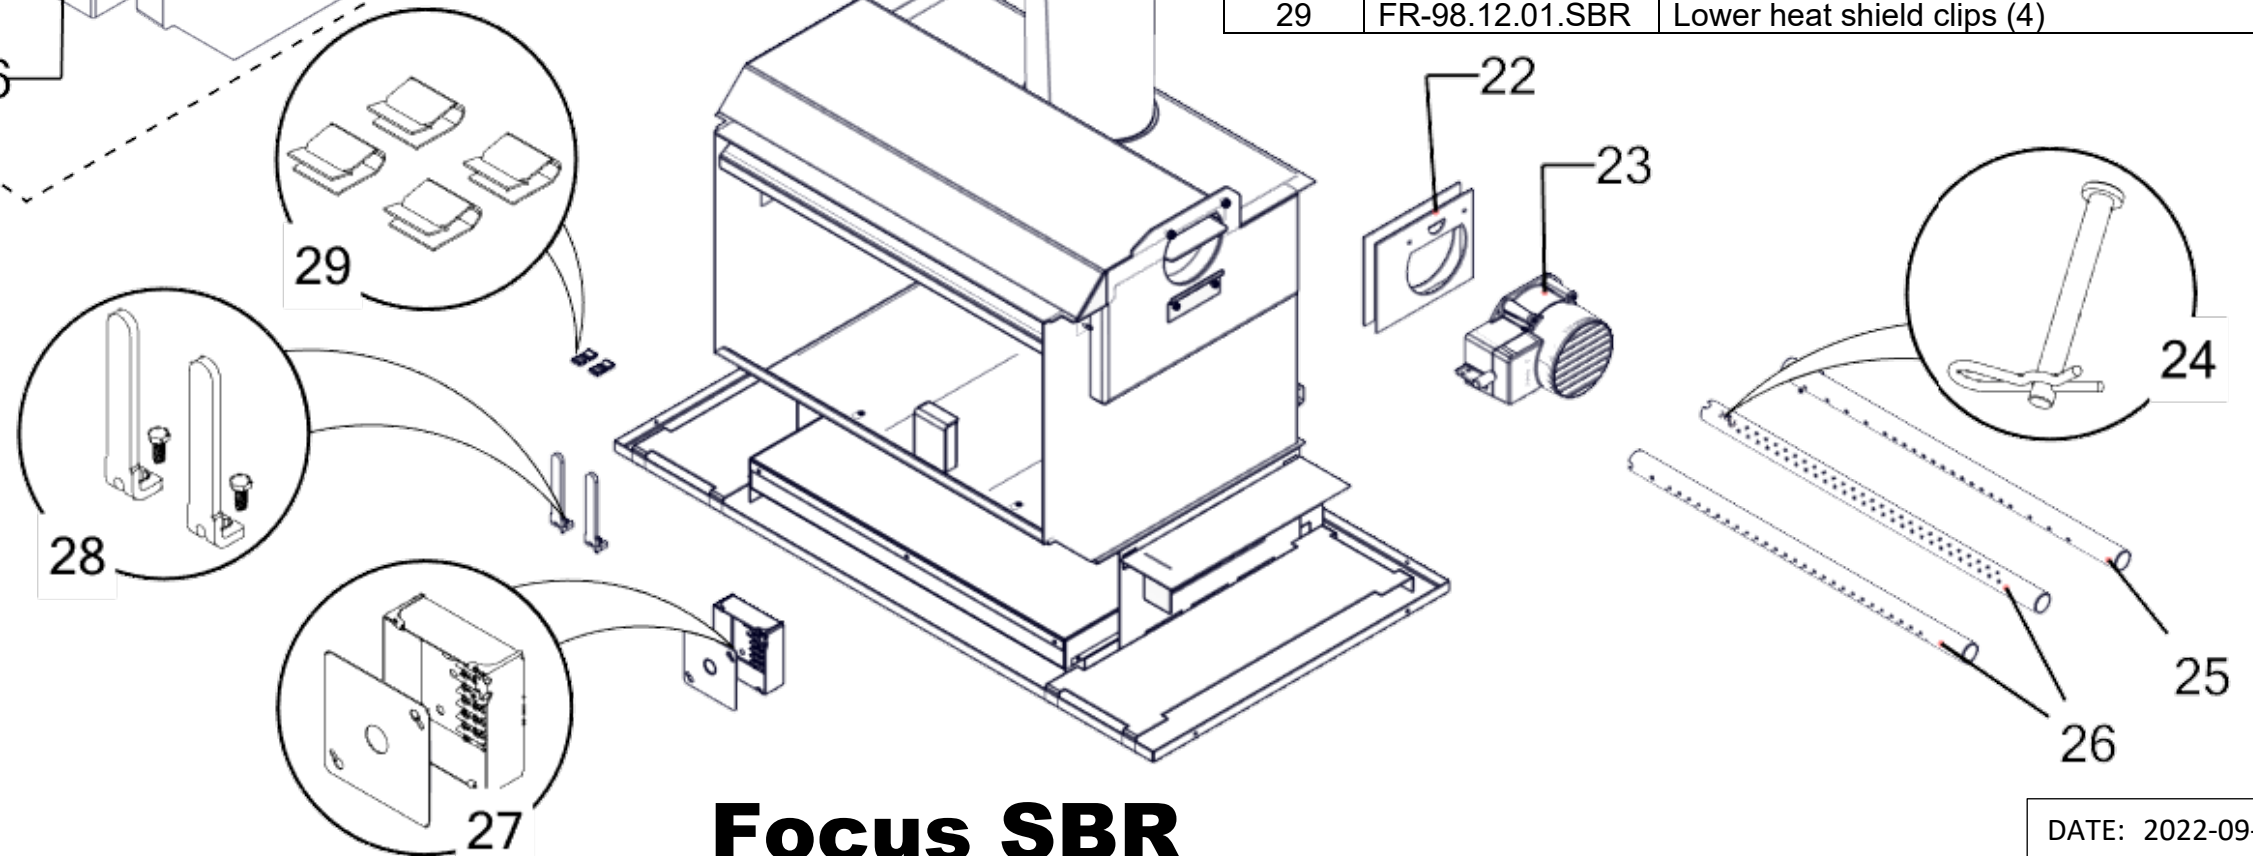

Index - Focus SBR part codes

Number	Codes	Description
11		Complete refractory brick set
12	FR-98.11.08.FB	Side refractory bracket (2)
13	FR-98.11.02.FB	Left refractory brick
14	FR-98.11.01.FB	Back refractory brick (2)
15	FR-98.11.03.FB	Right refractory brick
16	FR-98.11.05.FB	Bottom right refractory brick
17	FR-98.11.06.FB	Front refractory brick
18	FR-98.11.04.FB	Bottom left refractory brick
19	FR-98.11.20.SBR	C Cast baffle
20	FR-98.11.21.SBR	Ceramic wool baffle
21	FR-99.05.01.SBR	Metal plate for baffle
22	FR-7.2.DNP	Draft control gasket (2 required)
23	FR-99.07.01.SBR	Combustion air control
24	FR-99.07.04.SBR	Air tube pin & cotter pin
25	FR-99.07.03.SBR	Rear air tube with pin & cotter pin
26	FR-99.07.02.SBR	Front or center air tube with pin & cotter pin
27	FR-99.12.01.P	Terminal block
28	FR-99.12.01.FB	Log retainers and screws (2)
29	FR-98.12.01.SBR	Lower heat shield clips (4)