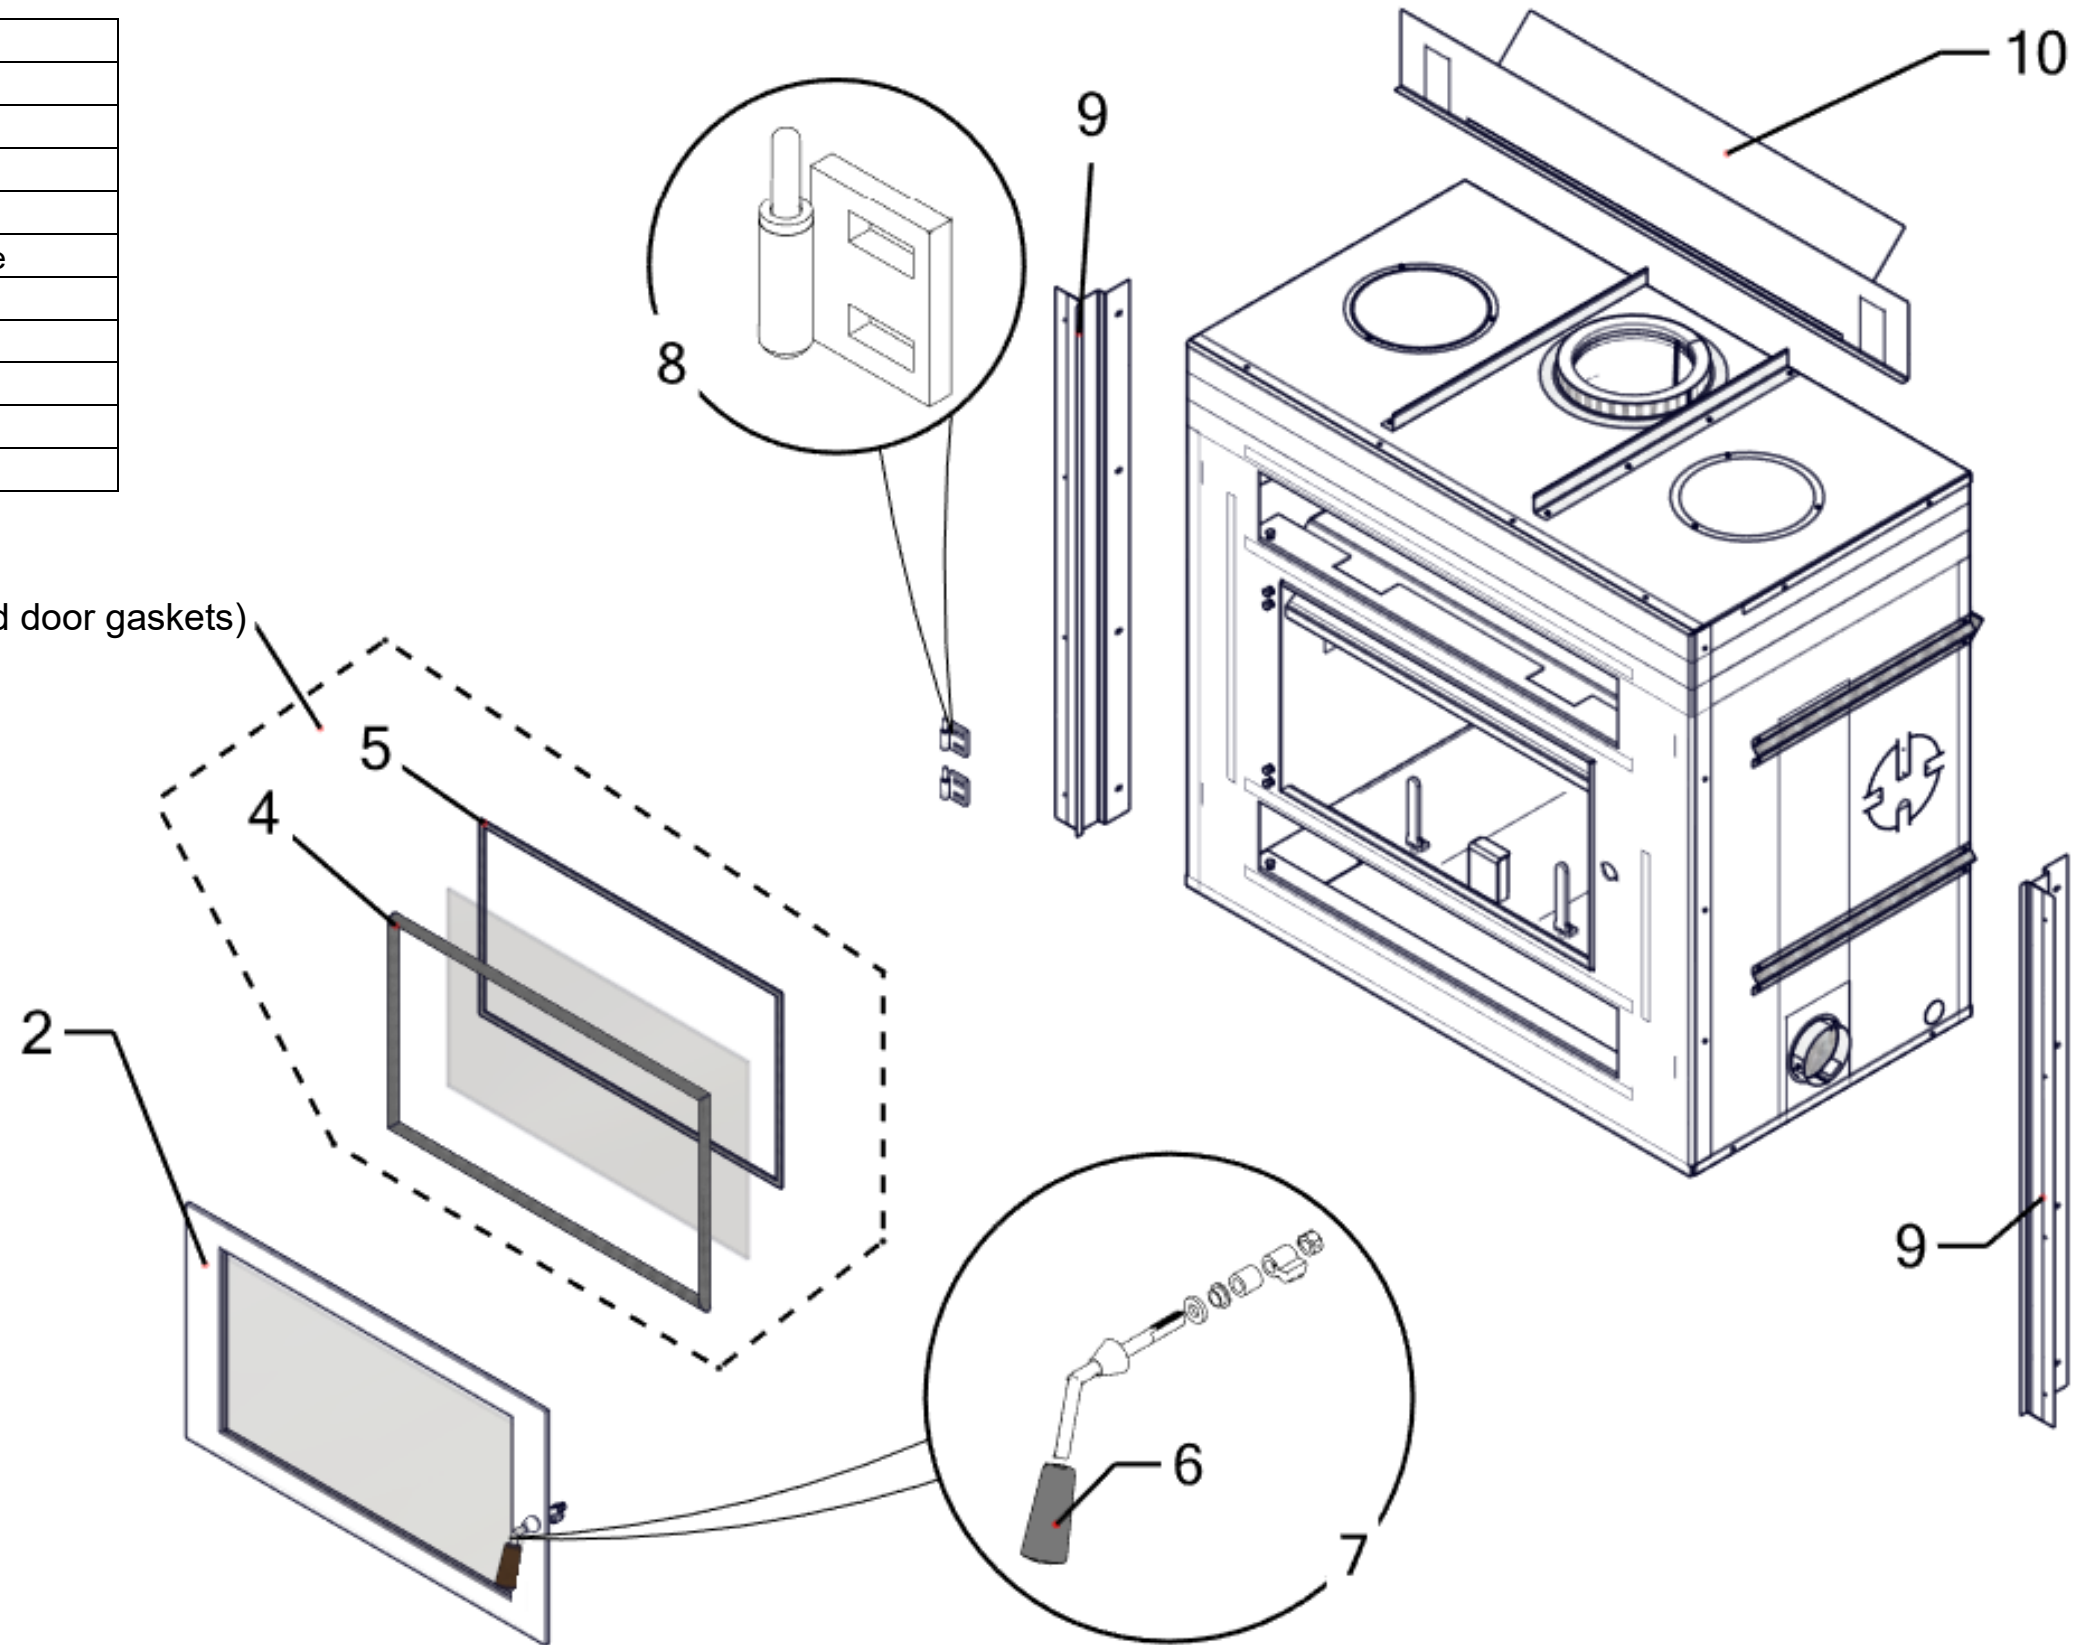

Index - Focus SBR part codes

Number	Codes	Description
1	FR-99.10.01.SBR	Louver (1 piece)
2	FR-99.09.03.SBR	Complete door assembly
3	FR-99.09.02.SBR	Door glass and gaskets
4	FO-GRK8	Door gasket replacement kit 5/8"
5	FR-98.09.06	Glass gasket - 1/8" thick x 3/8" wide
6	FR-14.6.1	Wood handle
7	FR-99.09.01.SBR	Door handle assembly
8	FR-99.09.04.FB	Door hinges (2)
9	FR-1.6.1.N	Side stand offs (2)
10	FR-99.06.01	Top stand off

3. Door Glass

(includes glass and door gaskets)

1. Louver

Focus SBR

WOODBURNING FIREPLACES

DATE: 2022-09-14
 REV: 1
 Page: 1 of 2

11. Complete Refractory Brick Set

Index - Focus SBR part codes