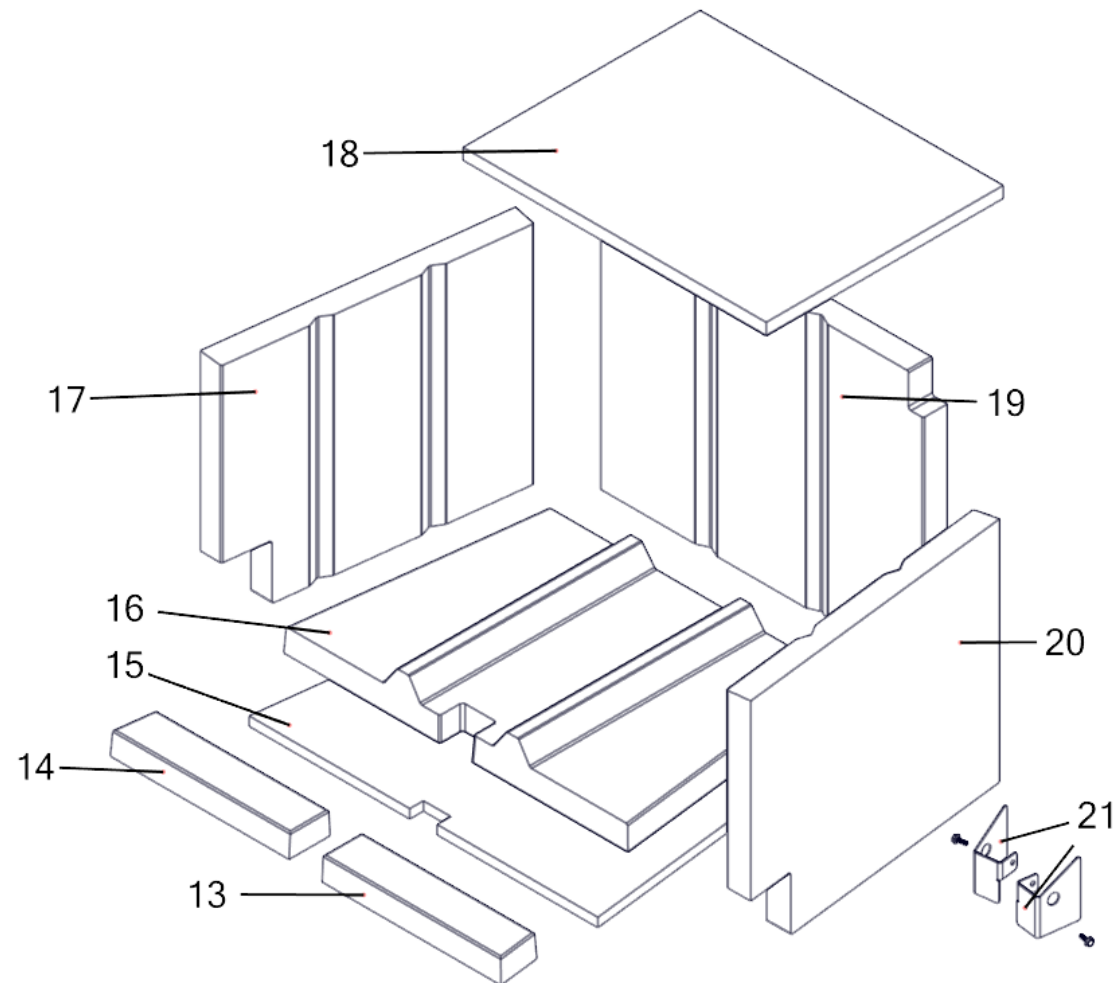

22. Complete Refractory Brick Set