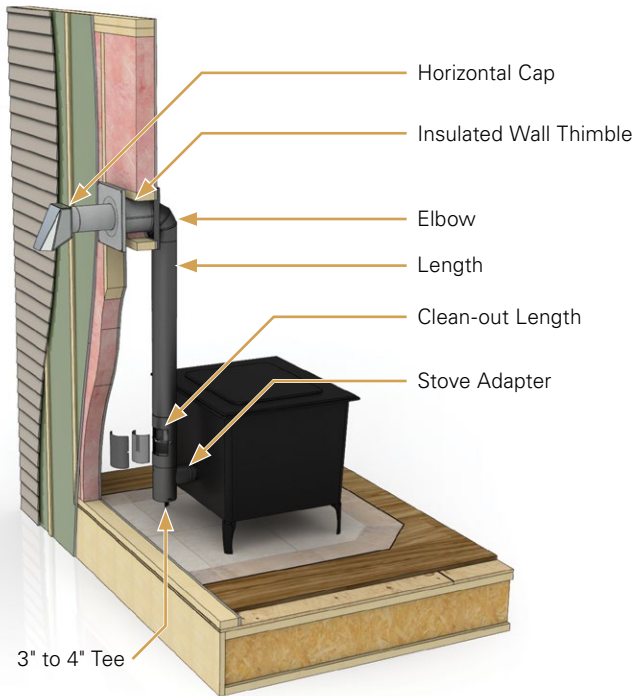

Planning your installations

Examples of standard pellet chimney installations

UP AND OUT installation with a clean-out length and horizontal termination

VERTICAL installation with vertical cap

OUT AND UP installation with clean-out tee and jet cap