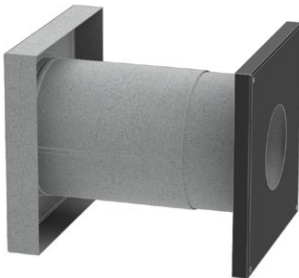

EXCELPellet

SETTING THE STANDARD FOR THE PELLETT CHIMNEY INDUSTRY

EXCELPellet has revolutionized the pellet chimney industry. It was the first pellet vent to include a silicone gasket seal on every part. It's not surprising EXCELPellet has spawned a league of impersonators. Today, nearly all pellet chimneys use a silicone gasket seal, but none have the innovative components or quality fit and finish of the original, EXCELPellet.

Keep your chimney clean

EXCELPellet is easier and faster to clean than any other brand. Our unique clean out parts will save time, money, and headaches.

Keep your home warm

Save money on your heating bills by keeping cold air out and the heat from your stove in. EXCELPellet is the only pellet vent with insulated wall thimbles to help make sure your home is getting the most out of your stove.

Our red silicone gasket is the most durable on the market.

Guaranteed for life.

EXCELPellet is made with corrosion resistant stainless steel.

Certified for use with all forms of biofuels (e.g. wood pellets, corn, etc.), as well as natural or LP gas.