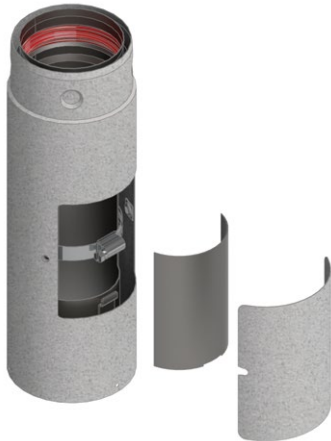

EXCELPellet

SETTING THE STANDARD FOR THE PELLETT CHIMNEY INDUSTRY

EXCELPellet has revolutionized the pellet chimney industry. It was the first pellet vent to include a silicone gasket seal on every part. It's not surprising EXCELPellet has spawned a league of impersonators. Today, nearly all pellet chimneys use a silicone gasket seal, but none have the innovative components or quality fit and finish of the original, EXCELPellet.

Keep your chimney clean

EXCELPellet is easier and faster to clean than any other brand. Our unique clean out parts will save time, money, and headaches.

Keep your home warm

Save money on your heating bills by keeping cold air out and the heat from your stove in. EXCELPellet is the only pellet vent with insulated wall thimbles to help make sure your home is getting the most out of your stove.

Our red silicone gasket is the most durable on the market.

Guaranteed for life.

EXCELPellet is made with corrosion resistant stainless steel.

Certified for use with all forms of biofuels (e.g. wood pellets, corn, etc.), as well as natural or LP gas.