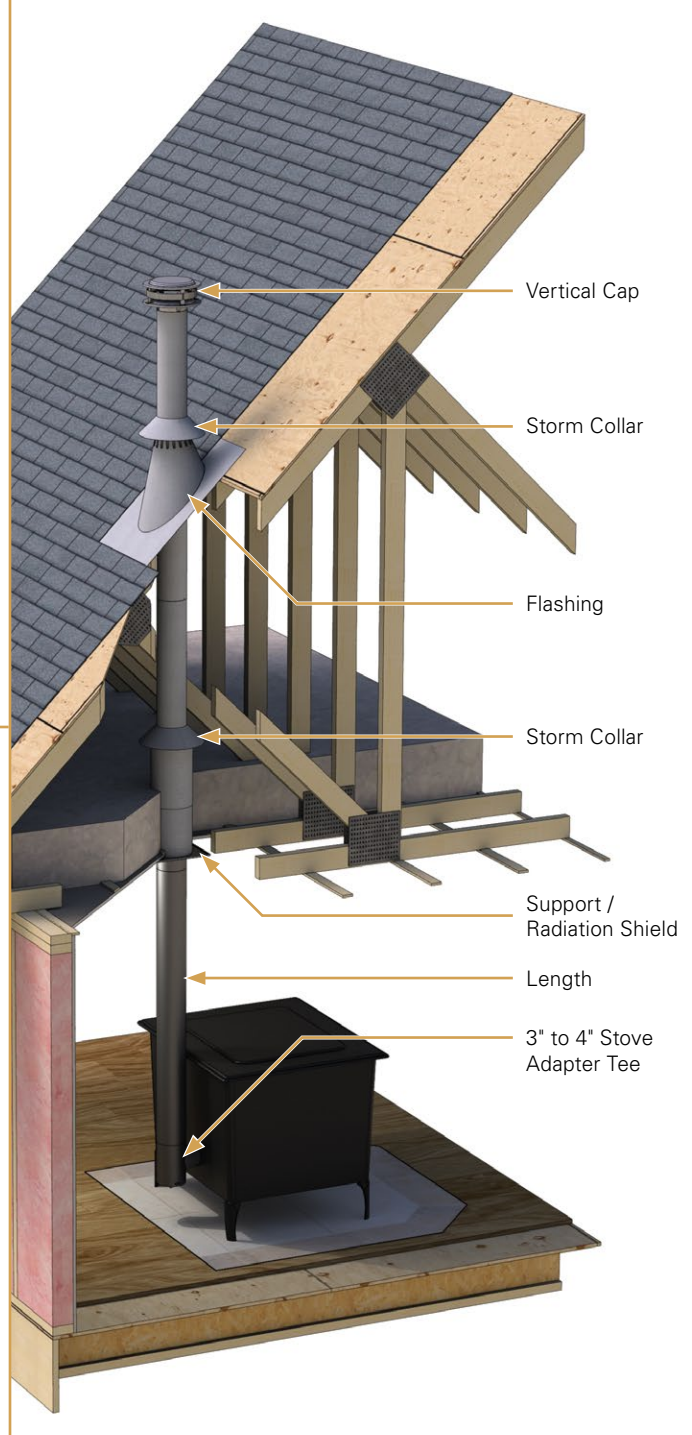

EXCELPellet

SETTING THE STANDARD FOR THE PELLETT CHIMNEY INDUSTRY

EXCELPellet has revolutionized the pellet chimney industry. It was the first pellet vent to include a silicone gasket seal on every part. It's not surprising EXCELPellet has spawned a league of impersonators. Today, nearly all pellet chimneys use a silicone gasket seal, but none have the innovative components or quality fit and finish of the original, EXCELPellet.

Keep your chimney clean

EXCELPellet is easier and faster to clean than any other brand. Our unique clean out parts will save time, money, and headaches.

Keep your home warm

Save money on your heating bills by keeping cold air out and the heat from your stove in. EXCELPellet is the only pellet vent with insulated wall thimbles to help make sure your home is getting the most out of your stove.

Our red silicone gasket is the most durable on the market.

Guaranteed for life.

EXCELPellet is made with corrosion resistant stainless steel.

Certified for use with all forms of biofuels (e.g. wood pellets, corn, etc.), as well as natural or LP gas.

Planning your installations

Examples of standard pellet chimney installations

UP AND OUT installation with a clean-out length and horizontal termination

VERTICAL installation with vertical cap

OUT AND UP installation with clean-out tee and jet cap