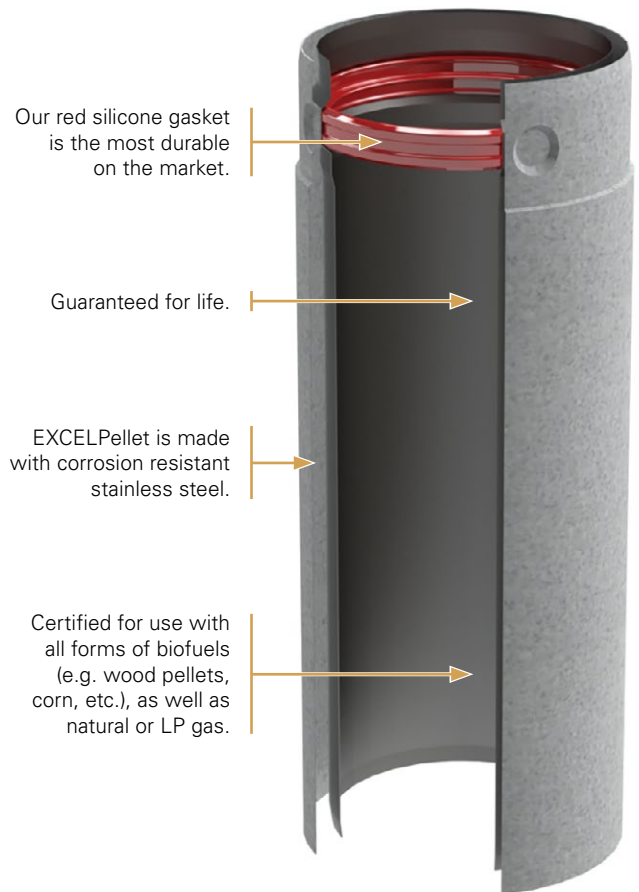

EXCELPellet

SETTING THE STANDARD FOR THE PELLETT CHIMNEY INDUSTRY

EXCELPellet has revolutionized the pellet chimney industry. It was the first pellet vent to include a silicone gasket seal on every part. It's not surprising EXCELPellet has spawned a league of impersonators. Today, nearly all pellet chimneys use a silicone gasket seal, but none have the innovative components or quality fit and finish of the original, EXCELPellet.

Keep your chimney clean

EXCELPellet is easier and faster to clean than any other brand. Our unique clean out parts will save time, money, and headaches.

Keep your home warm

Save money on your heating bills by keeping cold air out and the heat from your stove in. EXCELPellet is the only pellet vent with insulated wall thimbles to help make sure your home is getting the most out of your stove.

Our red silicone gasket is the most durable on the market.

Guaranteed for life.

EXCELPellet is made with corrosion resistant stainless steel.

Certified for use with all forms of biofuels (e.g. wood pellets, corn, etc.), as well as natural or LP gas.