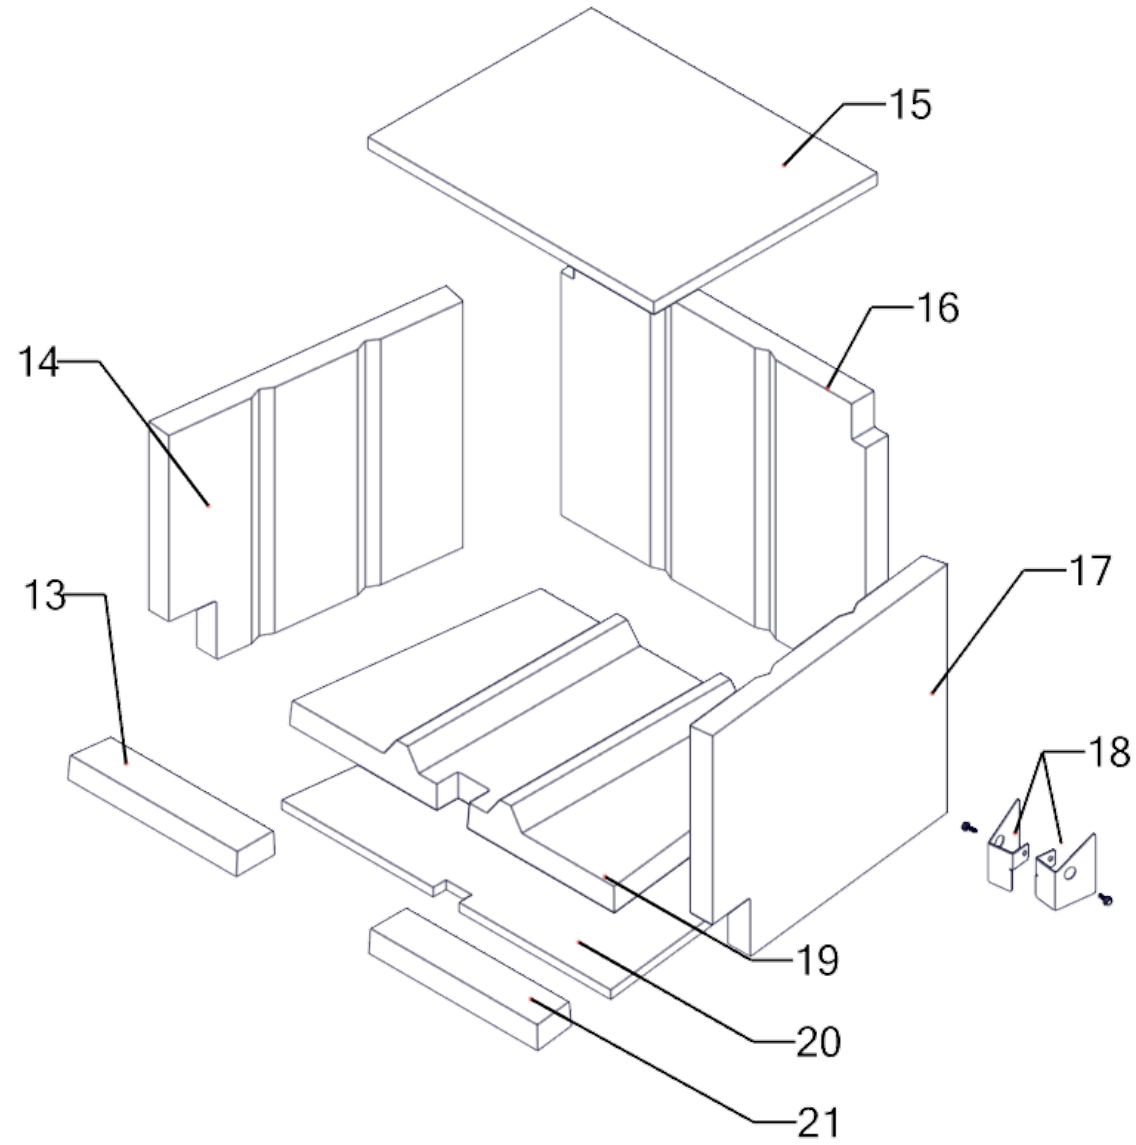

22. Complete Refractory Brick Set