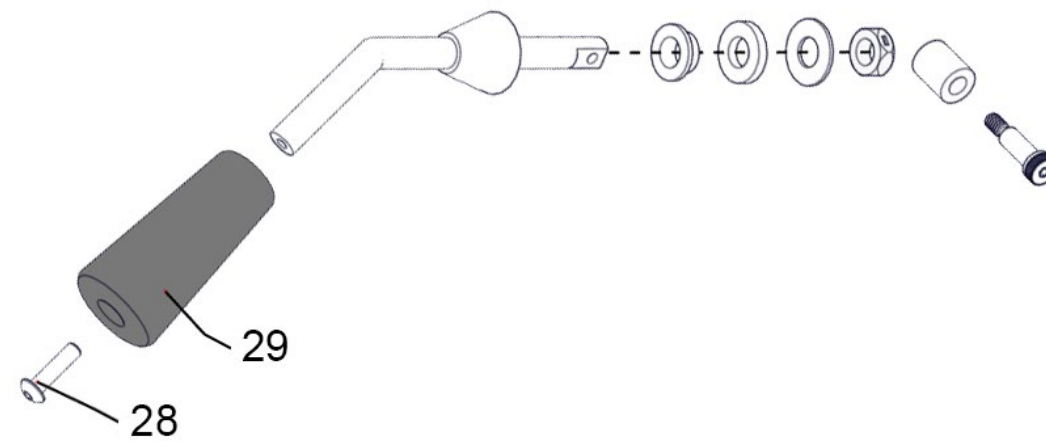

RSF

WOODBURNING FIREPLACES

Pearl 3600

DATE: 2022-04-20
REV: 0
Page: 2 of 2