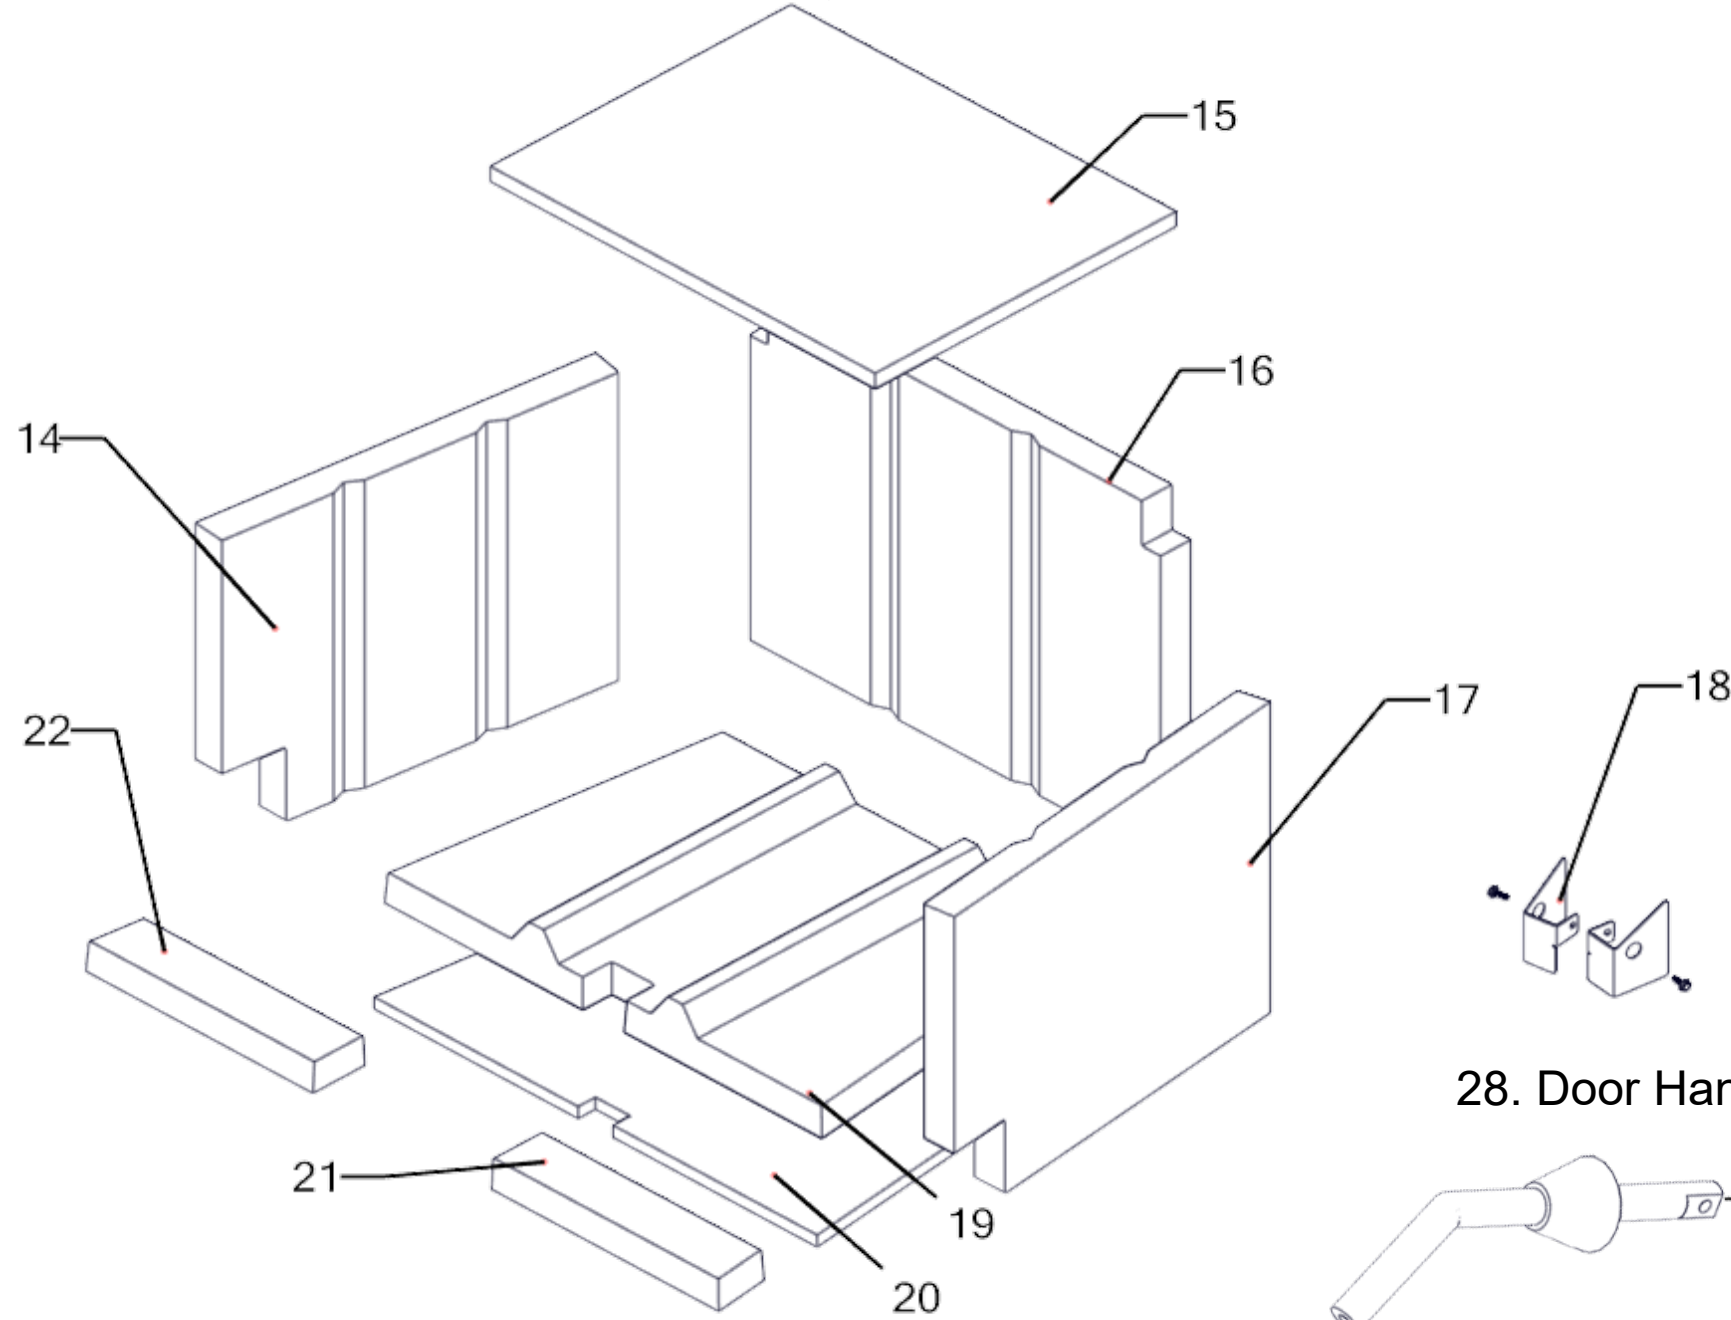

23. Complete Refractory Brick Set