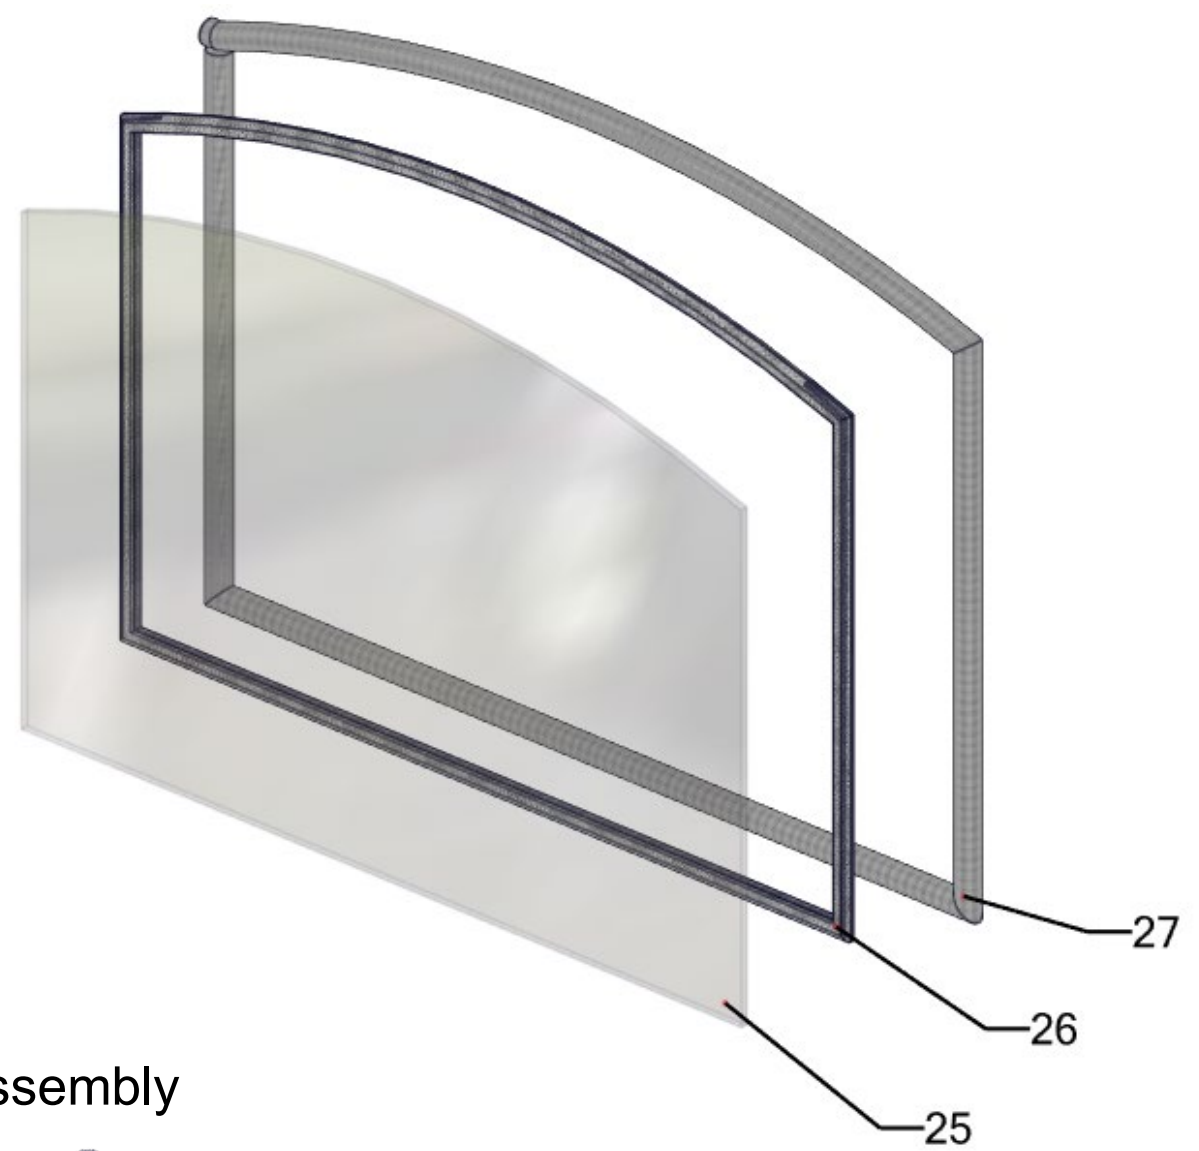

24. Glass and Gaskets