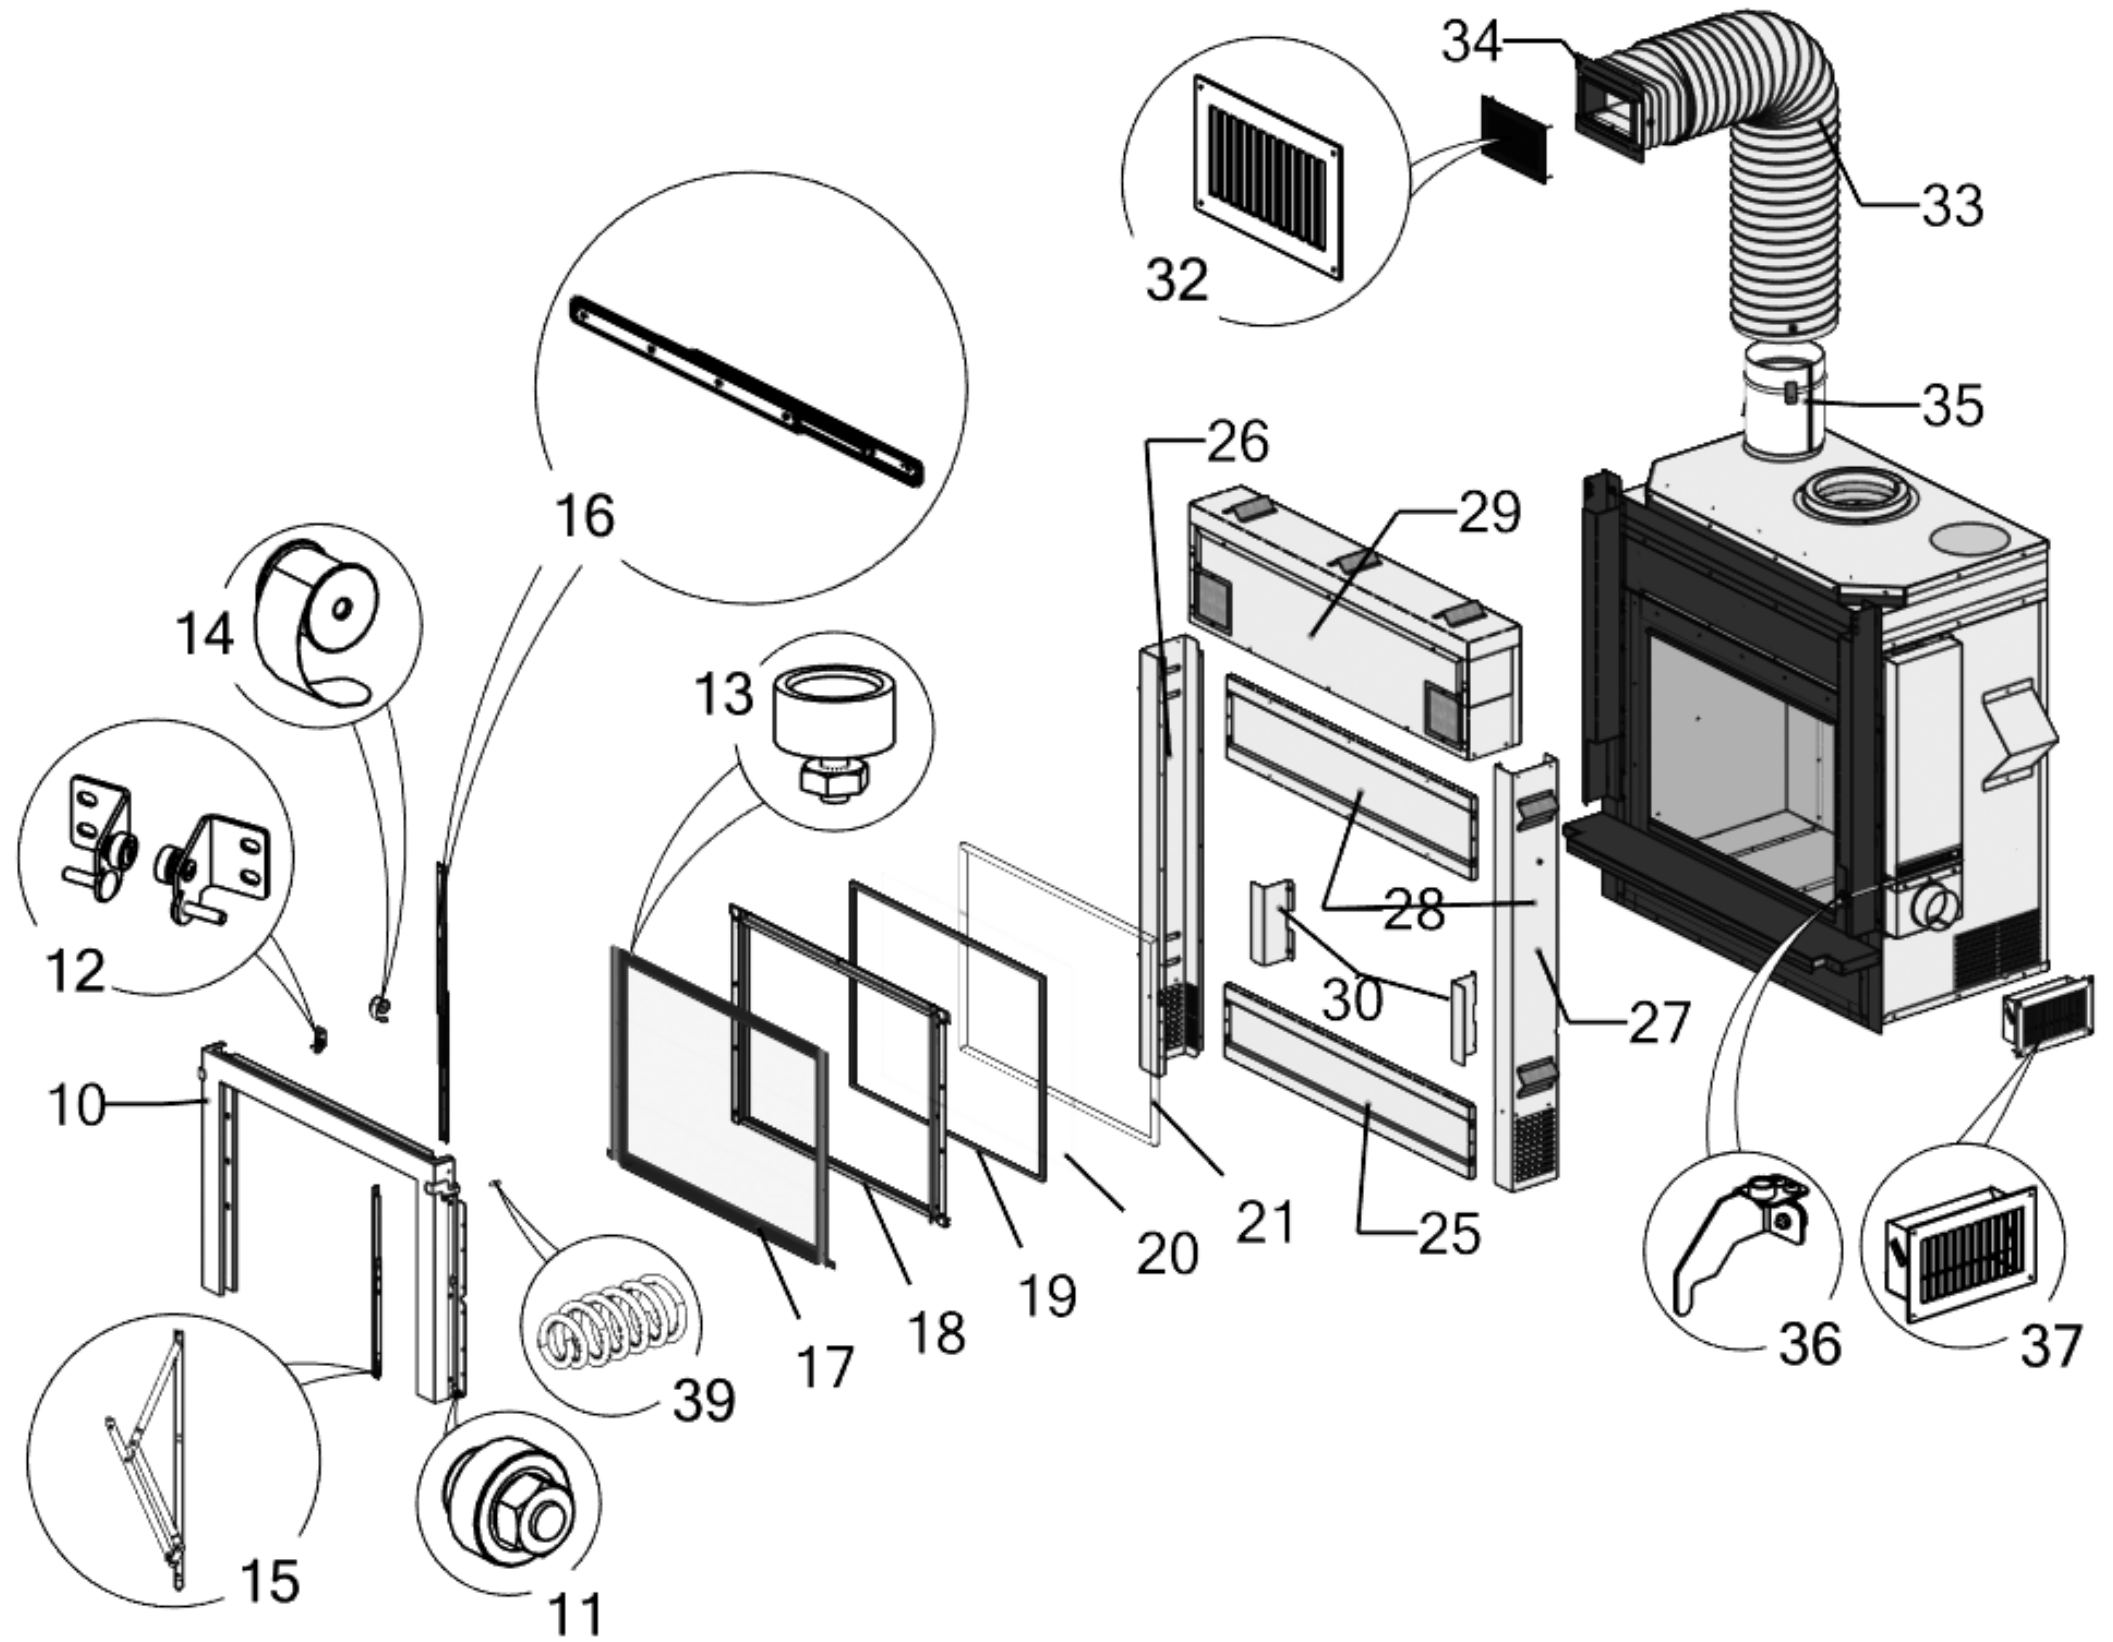

Number	Codes	Description
1	ER-RE1109	REAR FIREBOX INSULATION
2	ER-RE1105	BACK LEFT/RIGHT REFRACTORY
3	ER-RE1102	LEFT REFRACTORY
4	ER-RE1103	RIGHT REFRACTORY
5	ER-RE1104	BACK CENTER REFRACTORY
6	ER-RE1110	BOTTOM FIREBOX INSULATION
7	ER-RE1106	BOTTOM REFRACTORY (1)
8	ER-RE1107	FRONT REFRACTORY (1)
9	ER-RE1108	REFRACTORY RETAINER BRACKETS (4)
10	ER-RE0904	DOOR SYSTEM FINISHING COVER
11	ER-RE0912	BOTTOM ROLLERS (L & R)
12	ER-RE0909	LATCH PIN/ROLLER (L & R)
13	ER-RE0916	SCREEN MAGNET ASSY (1)
14	ER-RE0910	SCREEN SPRINGS ASSEMBLY (L & R) (2)
15	ER-RE0913	DOOR FRAME HINGE
16	ER-RE0911	RAILS FOR DOOR OR FIRESCREEN
17	ER-RE0908	FIRESCREEN
18	ER-RE0907	GLASS FRAME
19	ER-RE0915	GLASS GASKET
20	ER-RE0906	CERAMIC GLASS AND GASKET
21	ER-RE0905	DOOR GASKET
22	ER-RE0901	COUNTERWEIGHT (L or R)
23	ER-RE0921	PULLEY ASSEMBLY - LEFT
24	ER-RE0922	PULLEY ASSEMBLY - RIGHT
25	ER-RE0603	BOTTOM FINISHING COVER
26	ER-RE0604	LEFT FINISHING COVER
27	ER-RE0605	RIGHT FINISHING COVER
28	ER-RE0602	CENTER FINISHING COVER
29	ER-RE0601	TOP FINISHING COVER
30	ER-RE0903	COUNTERWEIGHT COVER (1)
31	ER-RE1201	REMOVABLE DOOR/FIRESCREEN HANDLE
32	ER-RE1204	HRS OUTLET GRILL
33	ER-RE1207	HRS INSULATED FLEX 8" X 5' & GRILL ADAPTER
34	ER-RE1208	HRS GRILL ADAPTER
35	ER-RE1206	HRS DUCT STARTER
36	ER-RE0701	OUTSIDE AIR CONTROL HANDLE
37	ER-RE1205	HRS AIR INTAKE GRILL
38	ER-RE0902	COUNTERWEIGHT CABLE
39	ER-RE0914	DOOR COVER SPRINGS (2)
40	ER-RE1101	REFRACTORY BRICKS ASSEMBLY
n/a	ER-RE0917	SCREEN WEIGHT BAR