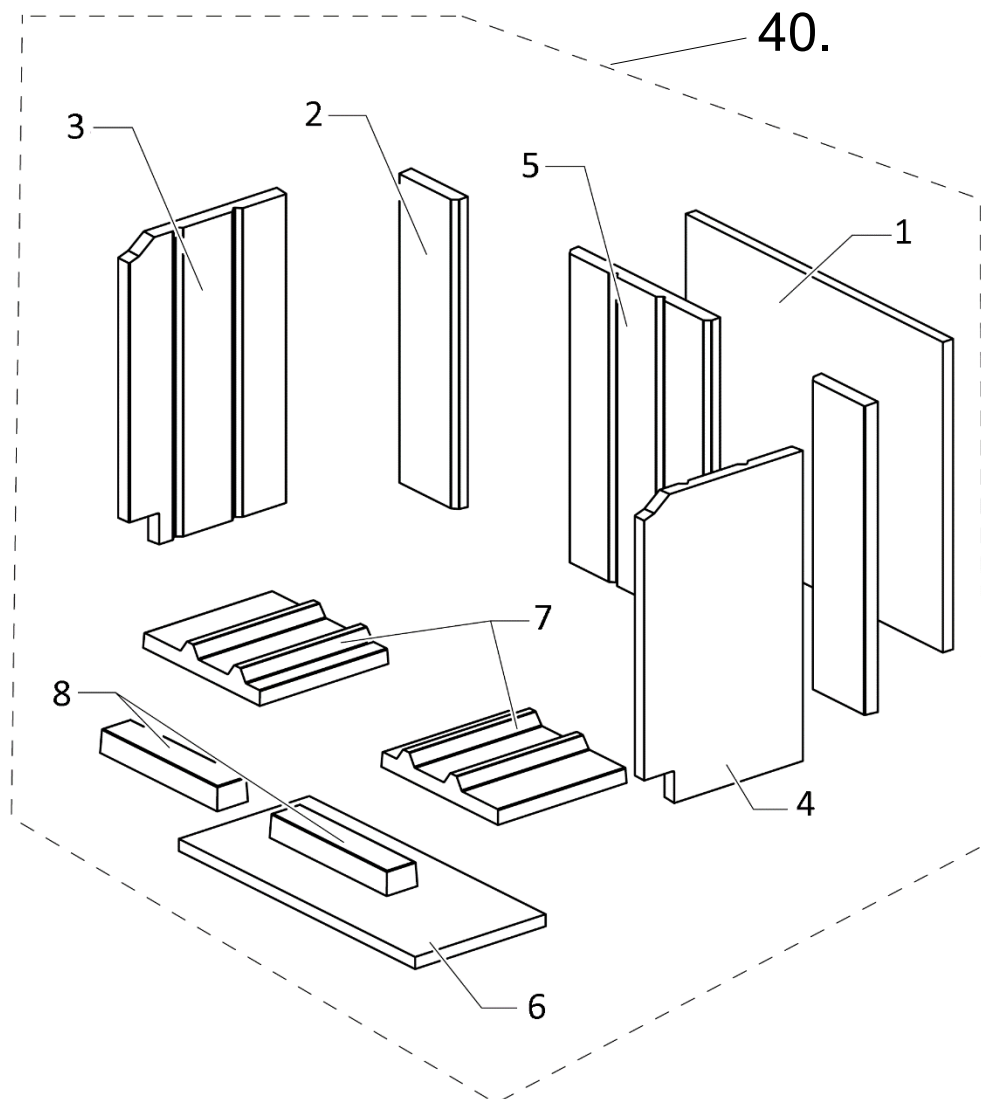

Uptown 600

DATE: 2021-10-19
REV: 0
PAGE: 2 of 2