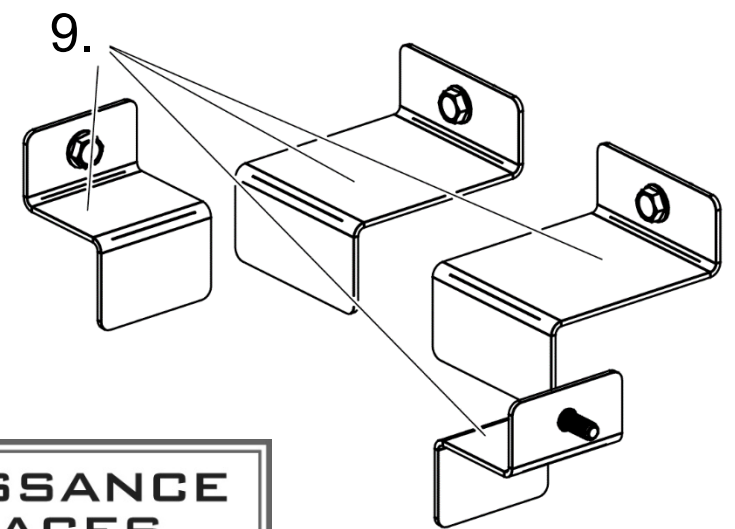

Uptown 600

DATE: 2021-10-19
REV: 0
PAGE: 2 of 2