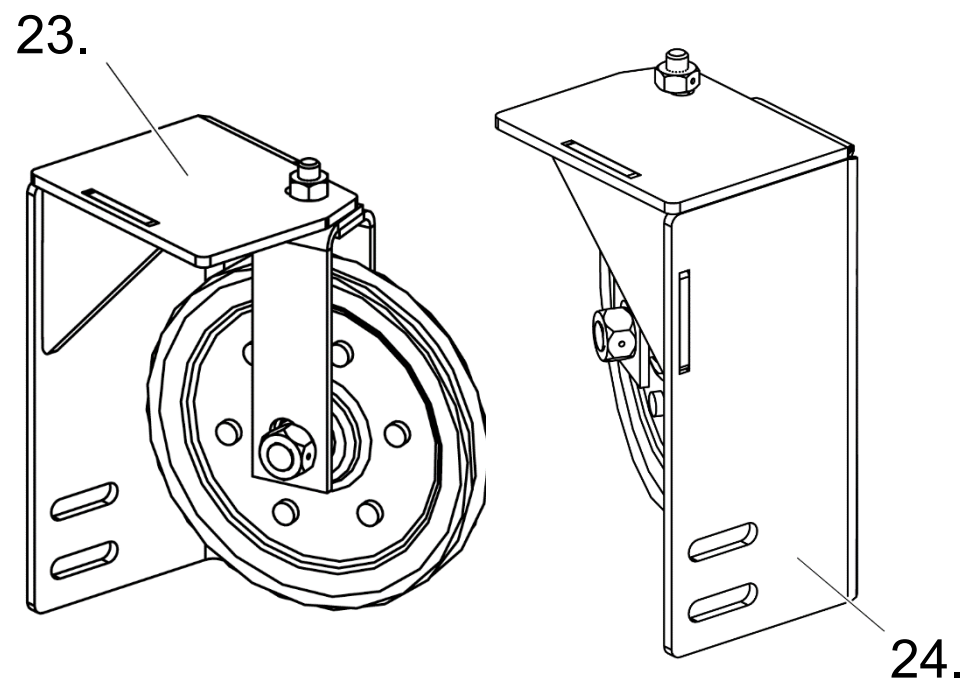

Uptown 600

DATE: 2021-10-19
REV: 0
PAGE: 2 of 2