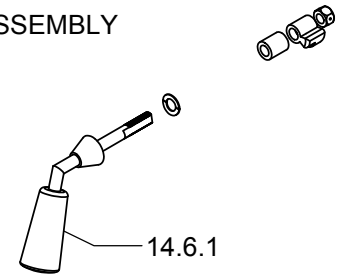

99.09.02.FB
 DOOR GLASS AND GASKET

99.06.01.N
 CHAIN ASSEMBLY

99.12.01.FB
 LOG RETAINER KIT

99.09.01.FB
 DOOR HANDLE ASSEMBLY

WOODBURNING FIREPLACES

FOCUS 320

FOYERS AU BOIS

DATE	REV.
2012-07-03	00