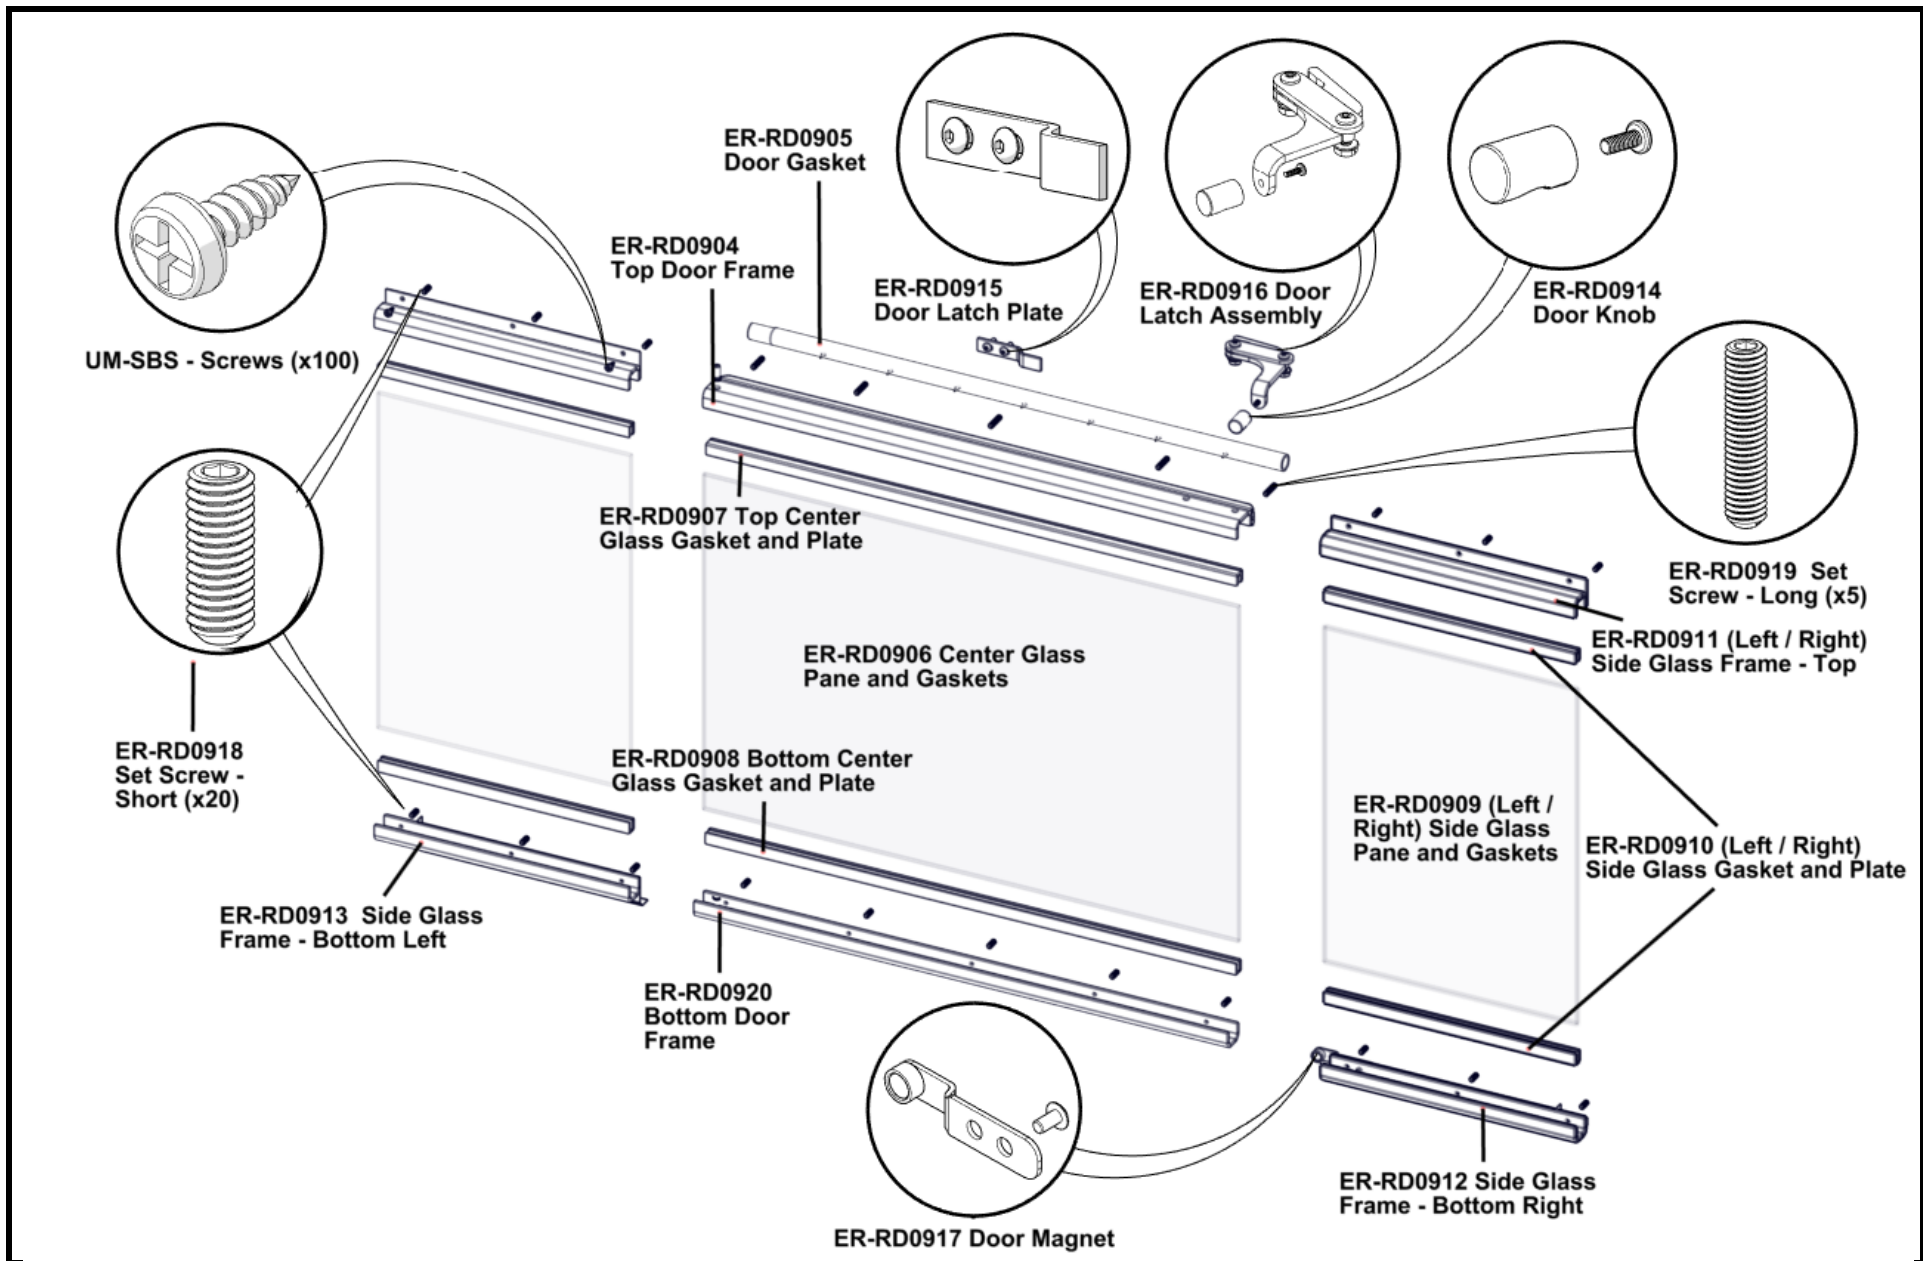

ER-RD0903 - Left Glass Assembly

ER-RD0901 - Complete Door Assembly

ER-RD0902 - Right Glass Assembly

ER-RD1203 Spark Guard

ER-RC1201 - Bottom Standoffs (pair)

LINEAR 50 SP

Date: 2017-11-22

Revision: 00

Page: 1 of 3

LINEAR 50 SP

Date: 2017-11-22

Revision: 00

Page: 2 of 3

ER-RD0505
Outside Air Control Door Spring

ER-RD0506
Outside Air Control Cable Spring

ER-RC0503
Damper Chain Hook

ER-RC0504
Damper Chain

ER-RD0501
Outside Air Control (with cable)

ER-RD0201
Baffle

ER-RD0202
Baffle Rail (1)

ER-RC1204
Rectangular Intake Grill

ER-RC1207
Insulated Flex with Outlet Adapter

ER-RC1206
Rectangular Outlet Adapter

ER-RC1205
Rectangular Outlet Grill

LINEAR 50 SP

Date: 2017-11-22

Revision: 00

Page: 3 of 3