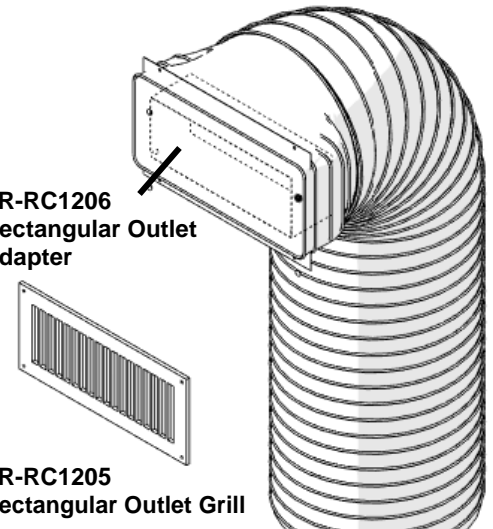

Page: 1 of 3

LINEAR 50 SP

Date: 2017-11-22

Revision: 00

Page: 2 of 3

ER-RD0505
Outside Air Control Door Spring

ER-RD0506
Outside Air Control Cable Spring

ER-RC0503
Damper Chain Hook

ER-RC0504
Damper Chain

ER-RD0501
Outside Air Control (with cable)

ER-RD0201
Baffle

ER-RD0202
Baffle Rail (1)

ER-RC1204
Rectangular Intake Grill

ER-RC1207
Insulated Flex with Outlet Adapter

ER-RC1206
Rectangular Outlet Adapter

ER-RC1205
Rectangular Outlet Grill

LINEAR 50 SP

Date: 2017-11-22

Revision: 00

Page: 3 of 3