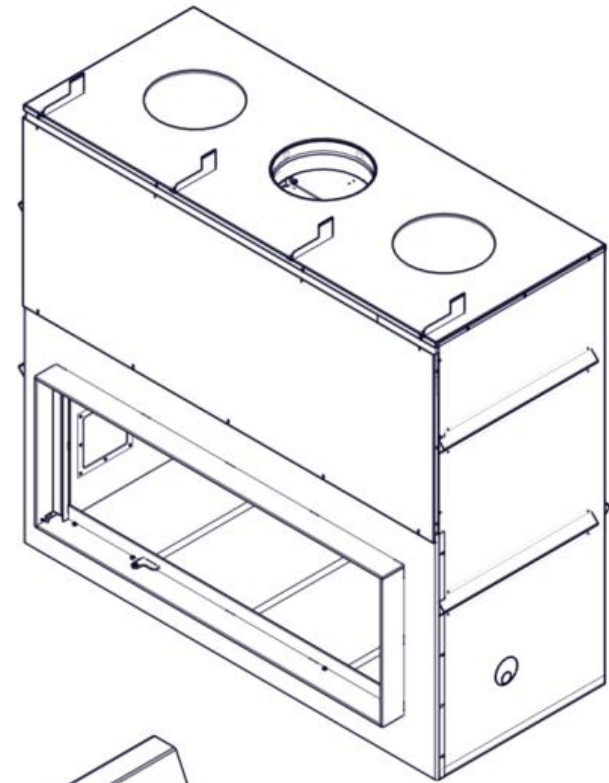

ER-RC1101 - Refractory Bricks Assembly

ER-RC1105 - Side Refractory Brick (x1)

ER-RC1102 - Back Refractory Brick (x1)

ER-RC1103 Bottom Refractory Brick (x1)

ER-RC1104 - Front Refractory Brick (x1)

ER-RC1111 - Bottom Firebox Insulation

ER-RD0903 - Left Glass Assembly

ER-RD0901 - Complete Door Assembly

ER-RD0902 - Right Glass Assembly

ER-RD1203 Spark Guard

ER-RC1201 - Bottom Standoffs (pair)

LINEAR 50 SP

Date: 2017-11-22

Revision: 00